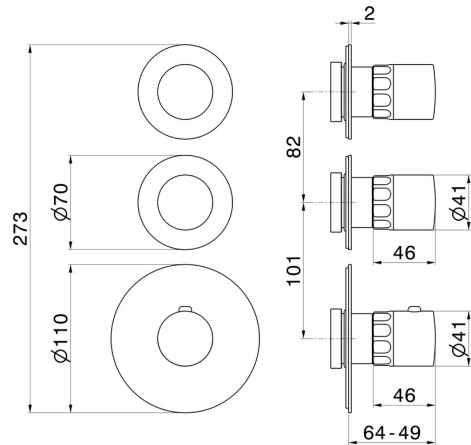

73405E.59.064

3 ways out concealed thermostatic multifunction selectors.
3/4" connections. External part - finish PVD Brushed Gun Metal

FEATURES

Material	Brass/Marble
Installation	Wall concealed part
Outlets	2 Ways Out
Water mixing	Thermostatic
Required for installation	<u>31063.00.000</u>

TECHNICAL DRAWING

73405E.59.064

3 ways out concealed thermostatic multifunction selectors. 3/4" connections. External part - finish PVD Brushed Gun Metal

AVAILABLE FINISHES

59.064

PVD Brushed Gun Metal

01.014