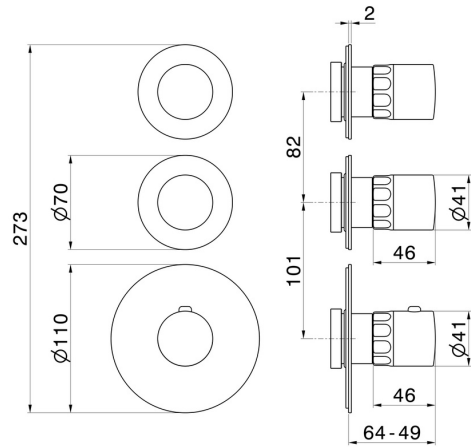

73405E.59.067

3 ways out concealed thermostatic multifunction selectors.
 3/4" connections. External part - finish PVD Brushed Copper
 Bronze

FEATURES

Material	Brass/Marble
Installation	Wall concealed part
Outlets	2 Ways Out
Water mixing	Thermostatic
Required for installation	<u>31063.00.000</u>

TECHNICAL DRAWING

73405E.59.067

3 ways out concealed thermostatic multifunction selectors. 3/4" connections. External part - finish PVD Brushed Copper Bronze

AVAILABLE FINISHES

59.067

PVD Brushed Copper Bronze