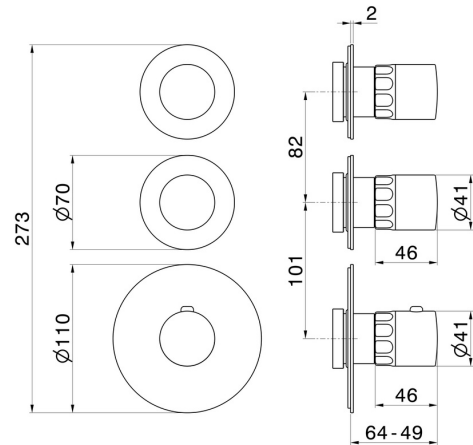

## 73405E.61.020

3 ways out concealed thermostatic multifunction selectors.  
3/4" connections. External part - finish PVD Glossy Gold

### TECHNICAL DRAWING

**73405E.61.020**

3 ways out concealed thermostatic multifunction selectors. 3/4" connections. External part - finish PVD Glossy Gold

**AVAILABLE FINISHES**

---

**61.020**

PVD Glossy Gold