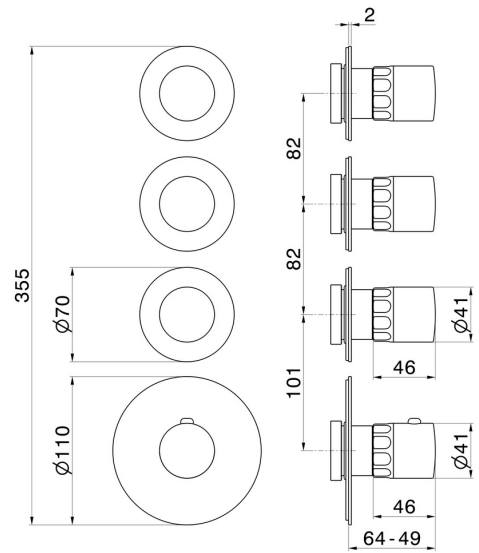

## 73407E.01.014

3 ways out concealed thermostatic multifunction selectors.  
3/4" connections. External part - finish Matt White

### TECHNICAL DRAWING

**73407E.01.014**

3 ways out concealed thermostatic multifunction selectors. 3/4" connections. External part - finish Matt White

**AVAILABLE FINISHES**

---

**01.014**

Matt White

**01.093**