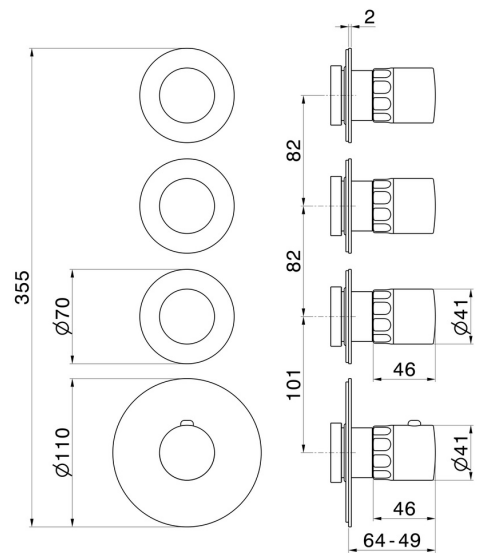

73407E.01.093

3 ways out concealed thermostatic multifunction selectors.
3/4" connections. External part - finish Matt Black

FEATURES

Material	Brass/Marble
Installation	Wall concealed part
Outlets	3 Ways Out
Water mixing	Thermostatic
Required for installation	<u>27877.00.000</u>

TECHNICAL DRAWING

73407E.01.093

3 ways out concealed thermostatic multifunction selectors. 3/4" connections. External part - finish Matt Black

AVAILABLE FINISHES

01.093

Matt Black

01.014

finish Matt White