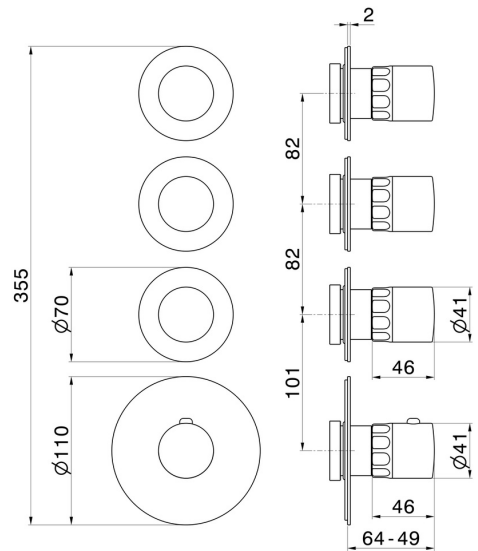

73407E.21.018

3 ways out concealed thermostatic multifunction selectors.
3/4" connections. External part - finish Chrome

FEATURES

Material	Brass/Marble
Installation	Wall concealed part
Outlets	3 Ways Out
Water mixing	Thermostatic
Required for installation	<u>27877.00.000</u>

TECHNICAL DRAWING

73407E.21.018

3 ways out concealed thermostatic multifunction selectors. 3/4" connections. External part - finish Chrome

AVAILABLE FINISHES

21.018

Chrome

01.014

finish Matt White