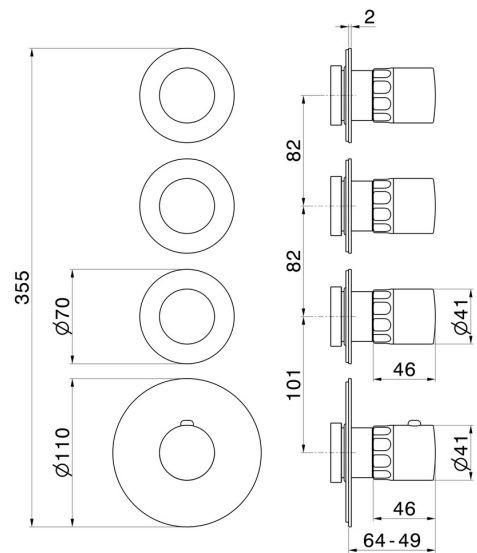

## 73407E.59.066

3 ways out concealed thermostatic multifunction selectors.  
3/4" connections. External part - finish PVD Brushed steel

### TECHNICAL DRAWING

**73407E.59.066**

3 ways out concealed thermostatic multifunction selectors. 3/4" connections. External part - finish PVD Brushed steel

**AVAILABLE FINISHES**

---

**59.066**

PVD Brushed steel