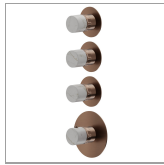

73407E.59.067

3 ways out concealed thermostatic multifunction selectors.
 3/4" connections. External part - finish PVD Brushed Copper
 Bronze

FEATURES

Material	Brass/Marble
Installation	Wall concealed part
Outlets	3 Ways Out
Water mixing	Thermostatic
Required for installation	<u>27877.00.000</u>

TECHNICAL DRAWING

73407E.59.067

3 ways out concealed thermostatic multifunction selectors. 3/4" connections. External part - finish PVD Brushed Copper Bronze

AVAILABLE FINISHES

59.067

PVD Brushed Copper Bronze

01.014

finish Matt White

01.093

finish Matt Black

21.018

finish Chrome

59.064

finish PVD Brushed Gun Metal

59.066

finish PVD Brushed steel

59.098

finish PVD Brushed Pale Gold

61.020

finish PVD Glossy Gold