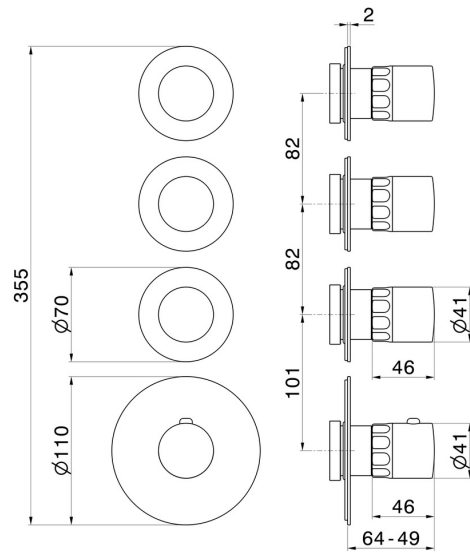

73407E.59.067

3 ways out concealed thermostatic multifunction selectors.
 3/4" connections. External part - finish PVD Brushed Copper
 Bronze

FEATURES

Material	Brass/Marble
Installation	Wall concealed part
Outlets	3 Ways Out
Water mixing	Thermostatic
Required for installation	<u>27877.00.000</u>

TECHNICAL DRAWING

73407E.59.067

3 ways out concealed thermostatic multifunction selectors. 3/4" connections. External part - finish PVD Brushed Copper Bronze

AVAILABLE FINISHES

59.067

PVD Brushed Copper Bronze