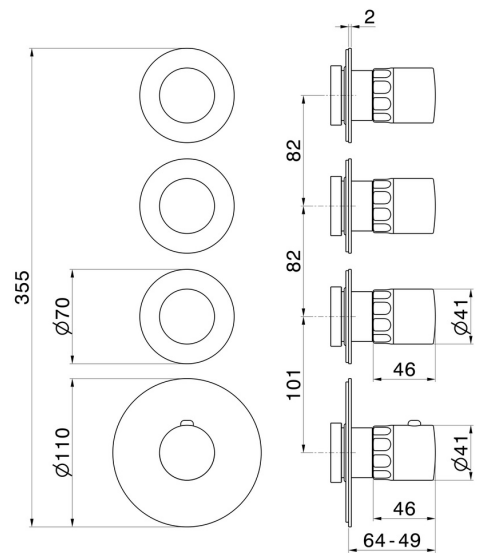

73407E.59.098

3 ways out concealed thermostatic multifunction selectors.
3/4" connections. External part - finish PVD Brushed Pale Gold

FEATURES

Material	Brass/Marble
Installation	Wall concealed part
Outlets	3 Ways Out
Water mixing	Thermostatic
Required for installation	<u>27877.00.000</u>

TECHNICAL DRAWING

73407E.59.098

3 ways out concealed thermostatic multifunction selectors. 3/4" connections. External part - finish PVD Brushed Pale Gold

AVAILABLE FINISHES

59.098

PVD Brushed Pale Gold

01.014