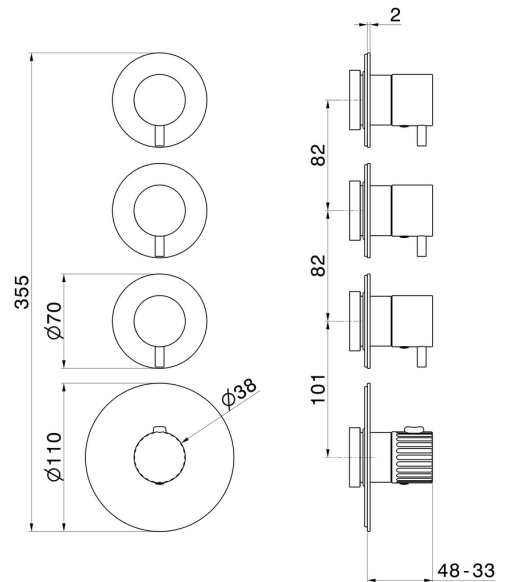

**73437ex.59.067**

3 ways out concealed thermostatic multifunction selectors -  
finish PVD Brushed Copper Bronze

External part. 3/4" connections.

PVD Brushed Copper Bronze

**FEATURES**

Material	<b>Stainless Steel</b>
Installation	<b>Wall concealed part</b>
Outlets	<b>3 Ways Out</b>
Water mixing	<b>Thermostatic</b>
Required for installation	<b><u>27877.00.000</u></b>

**TECHNICAL DRAWING**

**73437ex.59.067**

3 ways out concealed thermostatic multifunction selectors - finish PVD Brushed Copper Bronze

**59.098**

finish PVD Brushed Pale Gold