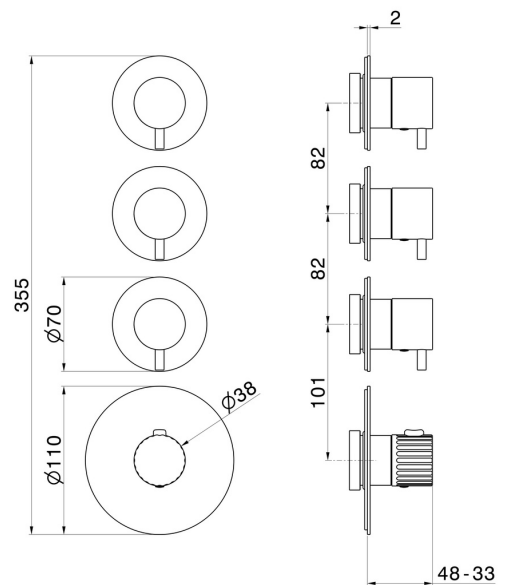

73437ex.59.098

3 ways out concealed thermostatic multifunction selectors -
finish PVD Brushed Pale Gold

External part. 3/4" connections.

PVD Brushed Pale Gold

FEATURES

Material	Stainless Steel
Installation	Wall concealed part
Outlets	3 Ways Out
Water mixing	Thermostatic
Required for installation	<u>27877.00.000</u>

TECHNICAL DRAWING

73437ex.59.098

3 ways out concealed thermostatic multifunction selectors - finish PVD Brushed Pale Gold

AVAILABLE FINISHES

59.098

PVD Brushed Pale Gold

50.050

finish Stainless Steel