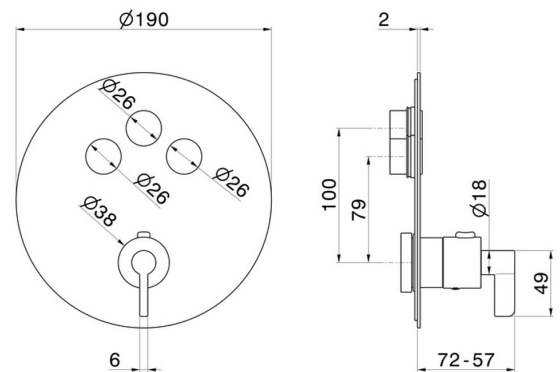

70455E.01.093

3 ways out thermostatic concealed mixer, with one handle for temperature control and buttons on/off. External part. Ø190 - finish Matt Black

FEATURES

Material	Brass
Installation	Wall concealed part
Outlets	3 Ways Out
Water mixing	Thermostatic
Required for installation	<u>27752.00.000</u>

TECHNICAL DRAWING

70455E.01.093

3 ways out thermostatic concealed mixer, with one handle for temperature control and buttons on/off. External part. Ø190 - finish Matt Black

AVAILABLE FINISHES

01.093

Matt Black