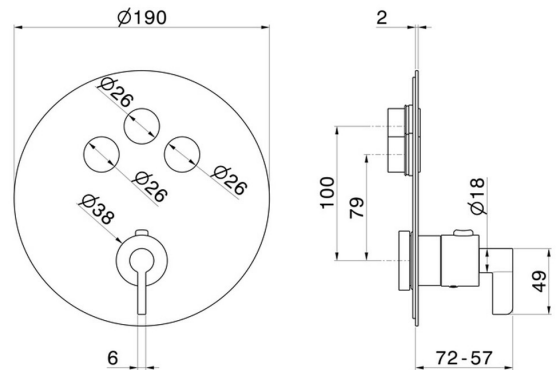

70455E.21.018

3 ways out thermostatic concealed mixer, with one handle for temperature control and buttons on/off. External part. Ø190 - finish Chrome

FEATURES

Material	Brass
Installation	Wall concealed part
Outlets	3 Ways Out
Water mixing	Thermostatic
Required for installation	<u>27752.00.000</u>

TECHNICAL DRAWING

70455E.21.018

3 ways out thermostatic concealed mixer, with one handle for temperature control and buttons on/off. External part. Ø190 - finish Chrome

AVAILABLE FINISHES

21.018

Chrome

01.093