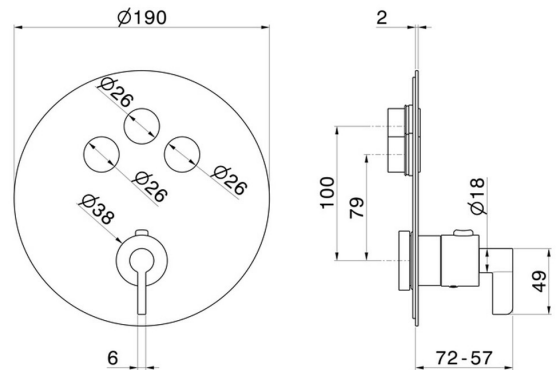

## 70455E.58.061

3 ways out thermostatic concealed mixer, with one handle for temperature control and buttons on/off. External part. Ø190 - finish PVD Copper Bronze

### FEATURES

Material	<b>Brass</b>
Installation	<b>Wall concealed part</b>
Outlets	<b>3 Ways Out</b>
Water mixing	<b>Thermostatic</b>
Required for installation	<b><u>27752.00.000</u></b>

### TECHNICAL DRAWING

**70455E.58.061**

3 ways out thermostatic concealed mixer, with one out handle for temperature control and buttons on/off. External part. Ø190 - finish PVD Copper Bronze

**AVAILABLE FINISHES**