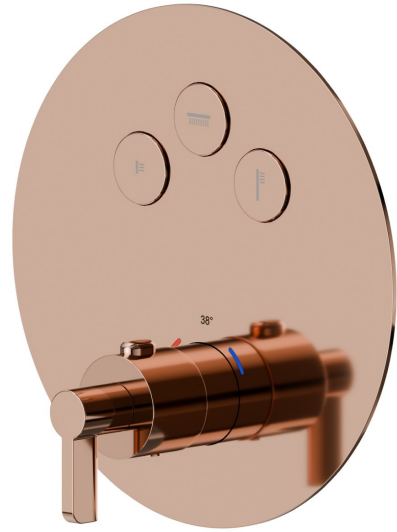

## 70455E.58.061

3 ways out thermostatic concealed mixer, with one handle for temperature control and buttons on/off. External part. Ø190 - finish PVD Copper Bronze

### FEATURES

Material	<b>Brass</b>
Installation	<b>Wall concealed part</b>
Outlets	<b>3 Ways Out</b>
Water mixing	<b>Thermostatic</b>
Required for installation	<b><u>27752.00.000</u></b>

### TECHNICAL DRAWING

**70455E.58.061**

3 ways out thermostatic concealed mixer, with one out handle for temperature control and buttons on/off. External part. Ø190 - finish PVD Copper Bronze

**AVAILABLE FINISHES**