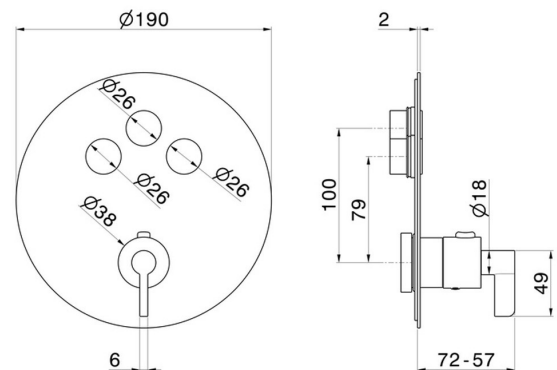

70455E.59.098

3 ways out thermostatic concealed mixer, with one handle for temperature control and buttons on/off. External part. Ø190 - finish PVD Brushed Pale Gold

PVD Brushed Pale Gold

FEATURES

Material	Brass
Installation	Wall concealed part
Outlets	3 Ways Out
Water mixing	Thermostatic
Required for installation	<u>27752.00.000</u>

TECHNICAL DRAWING

70455E.59.098

3 ways out thermostatic concealed mixer, with one handle for temperature control and buttons on/off. External part. Ø190 - finish PVD Brushed Pale Gold

AVAILABLE FINISHES

59.098