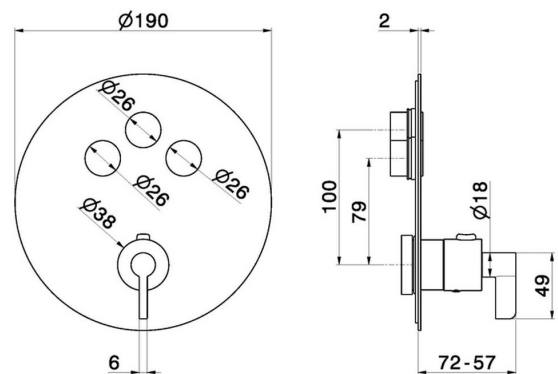

## 70457E.01.093

3 ways out thermostatic concealed mixer, with one handle for temperature control and buttons on/off. External part. Ø190. LUXURY - finish Matt Black

### TECHNICAL DRAWING

**70457E.01.093**

3 ways out thermostatic concealed mixer, with one handle for temperature control and buttons on/off. External part. Ø190. LUXURY - finish Matt Black

**AVAILABLE FINISHES**