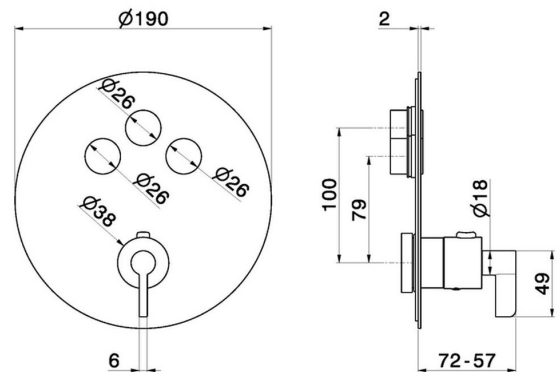

## 70457E.21.018

3 ways out thermostatic concealed mixer, with one handle for temperature control and buttons on/off. External part. Ø190. LUXURY - finish Chrome

### FEATURES

Material	<b>Brass</b>
Installation	<b>Wall concealed part</b>
Outlets	<b>3 Ways Out</b>
Water mixing	<b>Thermostatic</b>
Required for installation	<b><u>27752.00.000</u></b>

### TECHNICAL DRAWING

**70457E.21.018**

3 ways out thermostatic concealed mixer, with one handle for temperature control and buttons on/off. External part. Ø190. LUXURY - finish Chrome

**AVAILABLE FINISHES**