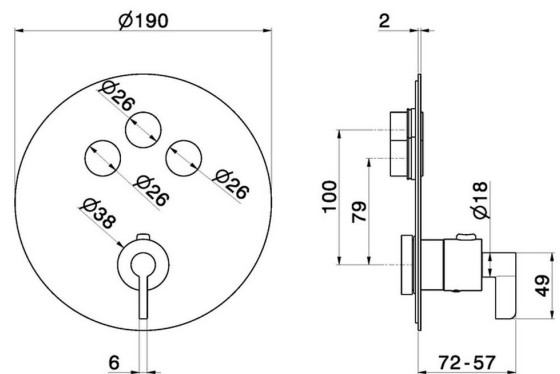

70457E.47.083

3 ways out thermostatic concealed mixer, with one handle for temperature control and buttons on/off. External part. Ø190.
LUXURY - finish Groove Bronze

Groove Bronze

FEATURES

Material	Brass
Installation	Wall concealed part
Outlets	3 Ways Out
Water mixing	Thermostatic
Required for installation	<u>27752.00.000</u>

TECHNICAL DRAWING

70457E.47.083

3 ways out thermostatic concealed mixer, with one handle for temperature control and buttons on/off. External part. Ø190. LUXURY - finish Groove Bronze

AVAILABLE FINISHES

47.083