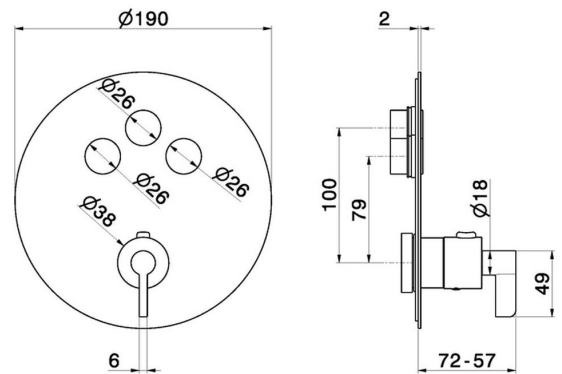

**70457E.59.098**

3 ways out thermostatic concealed mixer, with one handle for temperature control and buttons on/off. External part. Ø190. LUXURY - finish PVD Brushed Pale Gold

**FEATURES**

Material	<b>Brass</b>
Installation	<b>Wall concealed part</b>
Outlets	<b>3 Ways Out</b>
Water mixing	<b>Thermostatic</b>
Required for installation	<b><u>27752.00.000</u></b>

**TECHNICAL DRAWING**

**70457E.59.098**

3 ways out thermostatic concealed mixer, with one handle for temperature control and buttons on/off. External part. Ø190. LUXURY - finish PVD Brushed Pale Gold

**AVAILABLE FINISHES**