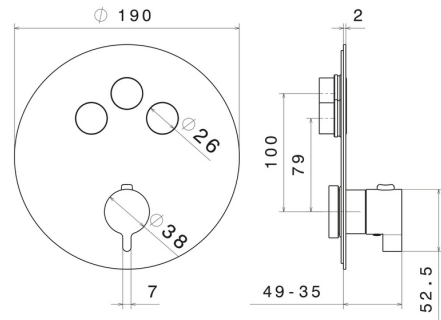

70404E.01.014

3 ways out thermostatic concealed mixer, with one handle for temperature control and buttons on/off. External part - finish Matt White

FEATURES

Material	Brass
Installation	Wall concealed part
Outlets	3 Ways Out
Water mixing	Thermostatic
Required for installation	<u>27752.00.000</u>

TECHNICAL DRAWING

70404E.01.014

3 ways out thermostatic concealed mixer, with one handle for temperature control and buttons on/off. External part - finish Matt White

AVAILABLE FINISHES

01.014

Matt White

01.093