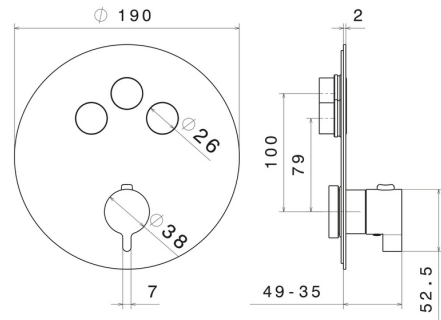

**70404E.01.093**

3 ways out thermostatic concealed mixer, with one handle for temperature control and buttons on/off. External part - finish Matt Black

**FEATURES**

Material	<b>Brass</b>
Installation	<b>Wall concealed part</b>
Outlets	<b>3 Ways Out</b>
Water mixing	<b>Thermostatic</b>
Required for installation	<b><u>27752.00.000</u></b>

**TECHNICAL DRAWING**

**70404E.01.093**

3 ways out thermostatic concealed mixer, with one handle for temperature control and buttons on/off. External part - finish Matt Black

**AVAILABLE FINISHES**

---

**01.093**