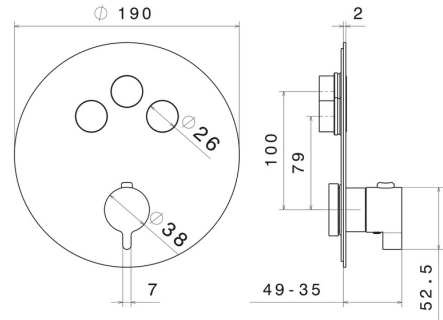

70404E.21.018

3 ways out thermostatic concealed mixer, with one handle for temperature control and buttons on/off. External part - finish Chrome

FEATURES

Material	Brass
Installation	Wall concealed part
Outlets	3 Ways Out
Water mixing	Thermostatic
Required for installation	<u>27752.00.000</u>

TECHNICAL DRAWING

70404E.21.018

3 ways out thermostatic concealed mixer, with one handle for temperature control and buttons on/off. External part - finish Chrome

AVAILABLE FINISHES

21.018

Chrome

01.014

finish Matt White