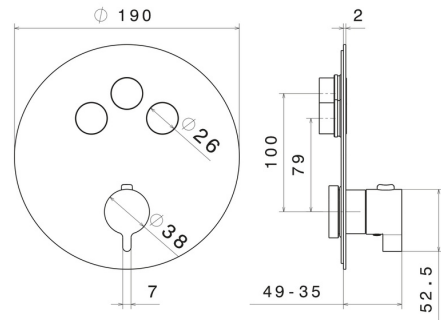

70404E.47.083

3 ways out thermostatic concealed mixer, with one handle for temperature control and buttons on/off. External part - finish Groove Bronze

FEATURES

Material	Brass
Installation	Wall concealed part
Outlets	3 Ways Out
Water mixing	Thermostatic
Required for installation	<u>27752.00.000</u>

TECHNICAL DRAWING

70404E.47.083

3 ways out thermostatic concealed mixer, with one handle for temperature control and buttons on/off. External part - finish Groove Bronze

AVAILABLE FINISHES

47.083

Groove Bronze