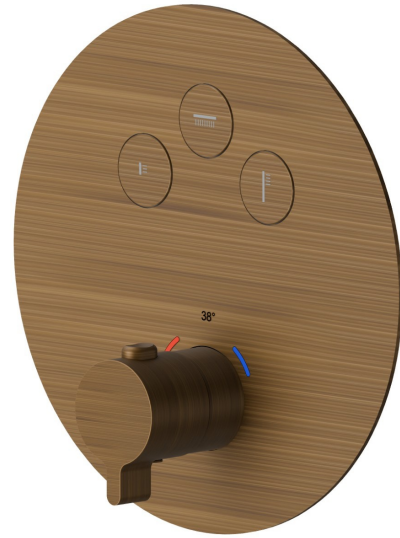

70404E.47.083

3 ways out thermostatic concealed mixer, with one handle for temperature control and buttons on/off. External part - finish Groove Bronze

FEATURES

Material	Brass
Installation	Wall concealed part
Outlets	3 Ways Out
Water mixing	Thermostatic
Required for installation	<u>27752.00.000</u>

TECHNICAL DRAWING

70404E.47.083

3 ways out thermostatic concealed mixer, with one handle for temperature control and buttons on/off. External part - finish Groove Bronze

AVAILABLE FINISHES

47.083

Groove Bronze