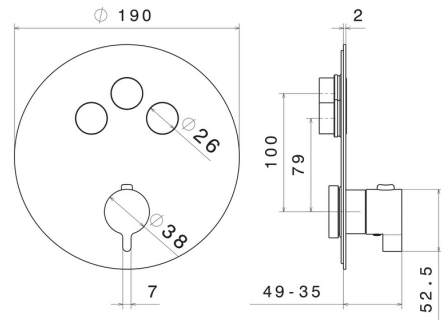

70404E.58.061

3 ways out thermostatic concealed mixer, with one handle for temperature control and buttons on/off. External part - finish PVD Copper Bronze

FEATURES

Material	Brass
Installation	Wall concealed part
Outlets	3 Ways Out
Water mixing	Thermostatic
Required for installation	<u>27752.00.000</u>

TECHNICAL DRAWING

 **AR Preview**
try it in your home

More Details
on our [website](#)

70404E.58.061

3 ways out thermostatic concealed mixer, with one handle for temperature control and buttons on/off. External part - finish PVD Copper Bronze