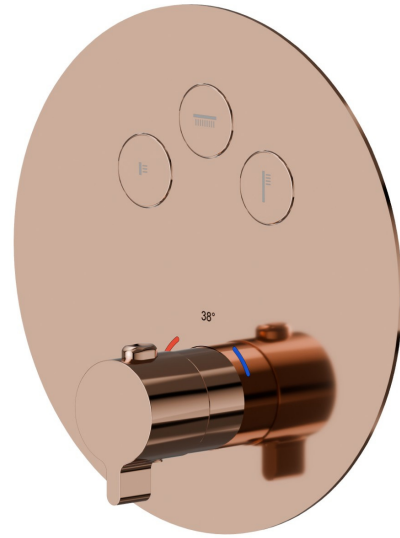

70404E.58.061

3 ways out thermostatic concealed mixer, with one handle for temperature control and buttons on/off. External part - finish PVD Copper Bronze

FEATURES

Material	Brass
Installation	Wall concealed part
Outlets	3 Ways Out
Water mixing	Thermostatic
Required for installation	<u>27752.00.000</u>

TECHNICAL DRAWING

 **AR Preview**
try it in your home

More Details
on our [website](#)

70404E.58.061

3 ways out thermostatic concealed mixer, with one handle for temperature control and buttons on/off. External part - finish PVD Copper Bronze