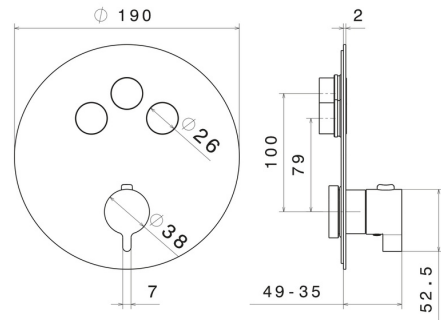

**70404E.59.064**

3 ways out thermostatic concealed mixer, with one handle for temperature control and buttons on/off. External part - finish PVD Brushed Gun Metal

**FEATURES**

Material	<b>Brass</b>
Installation	<b>Wall concealed part</b>
Outlets	<b>3 Ways Out</b>
Water mixing	<b>Thermostatic</b>
Required for installation	<b><u>27752.00.000</u></b>

**TECHNICAL DRAWING**

**70404E.59.064**

3 ways out thermostatic concealed mixer, with one handle for temperature control and buttons on/off. External part - finish PVD Brushed Gun Metal

**AVAILABLE FINISHES**