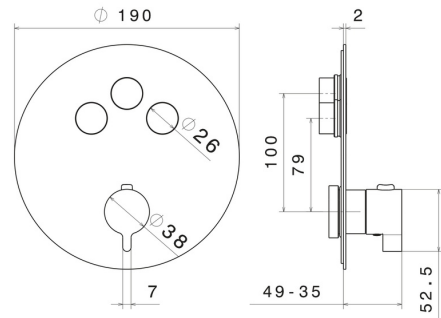

**70404E.59.066**

3 ways out thermostatic concealed mixer, with one handle for temperature control and buttons on/off. External part - finish PVD Brushed steel

**FEATURES**

Material	<b>Brass</b>
Installation	<b>Wall concealed part</b>
Outlets	<b>3 Ways Out</b>
Water mixing	<b>Thermostatic</b>
Required for installation	<b><u>27752.00.000</u></b>

**TECHNICAL DRAWING**

**70404E.59.066**

3 ways out thermostatic concealed mixer, with one handle for temperature control and buttons on/off. External part - finish PVD Brushed steel

**AVAILABLE FINISHES**