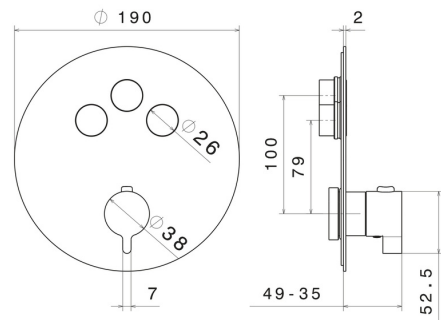

70404E.59.067

3 ways out thermostatic concealed mixer, with one handle for temperature control and buttons on/off. External part - finish PVD Brushed Copper Bronze

FEATURES

Material	Brass
Installation	Wall concealed part
Outlets	3 Ways Out
Water mixing	Thermostatic
Required for installation	<u>27752.00.000</u>

TECHNICAL DRAWING

70404E.59.067

3 ways out thermostatic concealed mixer, with one handle for temperature control and buttons on/off. External part - finish PVD Brushed Copper Bronze

AVAILABLE FINISHES

59.067