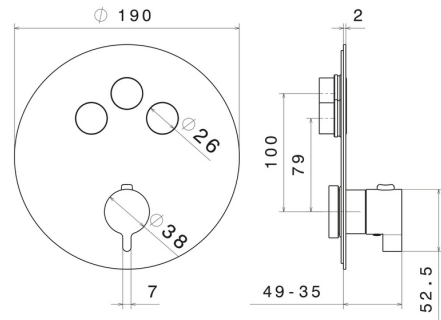

70404E.M0.070

3 ways out thermostatic concealed mixer, with one handle for temperature control and buttons on/off. External part - finish Titanium Satin

FEATURES

Material	Brass
Installation	Wall concealed part
Outlets	3 Ways Out
Water mixing	Thermostatic
Required for installation	<u>27752.00.000</u>

TECHNICAL DRAWING

70404E.M0.070

3 ways out thermostatic concealed mixer, with one handle for temperature control and buttons on/off. External part - finish Titanium Satin

AVAILABLE FINISHES

M0.070

Titanium Satin