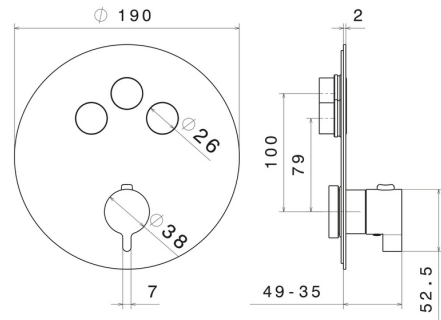

70404E.M0.071

3 ways out thermostatic concealed mixer, with one handle for temperature control and buttons on/off. External part - finish Gold Satin

FEATURES

Material	Brass
Installation	Wall concealed part
Outlets	3 Ways Out
Water mixing	Thermostatic
Required for installation	<u>27752.00.000</u>

TECHNICAL DRAWING

70404E.M0.071

3 ways out thermostatic concealed mixer, with one handle for temperature control and buttons on/off. External part - finish Gold Satin

AVAILABLE FINISHES

M0.071

Gold Satin

01.014