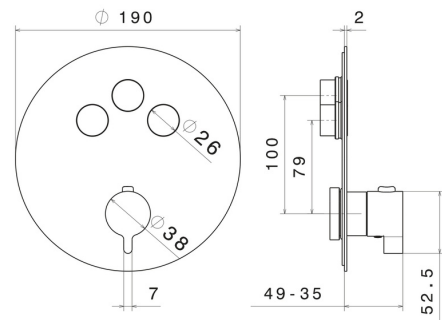

70404E.M0.072

3 ways out thermostatic concealed mixer, with one handle for temperature control and buttons on/off. External part - finish Copper Satin

FEATURES

Material	Brass
Installation	Wall concealed part
Outlets	3 Ways Out
Water mixing	Thermostatic
Required for installation	<u>27752.00.000</u>

TECHNICAL DRAWING

70404E.M0.072

3 ways out thermostatic concealed mixer, with one handle for temperature control and buttons on/off. External part - finish Copper Satin

AVAILABLE FINISHES

M0.072

Copper Satin