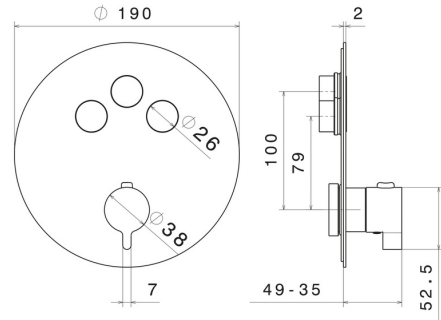

**70404E.M0.075**

3 ways out thermostatic concealed mixer, with one handle for temperature control and buttons on/off. External part - finish Copper Glossy

**FEATURES**

Material	<b>Brass</b>
Installation	<b>Wall concealed part</b>
Outlets	<b>3 Ways Out</b>
Water mixing	<b>Thermostatic</b>
Required for installation	<b><u>27752.00.000</u></b>

**TECHNICAL DRAWING**

**70404E.M0.075**

3 ways out thermostatic concealed mixer, with one handle for temperature control and buttons on/off. External part - finish Copper Glossy

**AVAILABLE FINISHES**

---