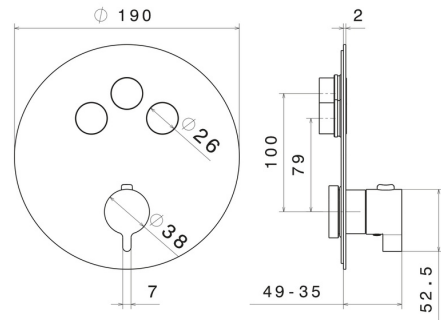

70404E.M0.077

3 ways out thermostatic concealed mixer, with one handle for temperature control and buttons on/off. External part - finish Carbon Satin

FEATURES

Material	Brass
Installation	Wall concealed part
Outlets	3 Ways Out
Water mixing	Thermostatic
Required for installation	<u>27752.00.000</u>

TECHNICAL DRAWING

70404E.M0.077

3 ways out thermostatic concealed mixer, with one handle for temperature control and buttons on/off. External part - finish Carbon Satin

AVAILABLE FINISHES

M0.077

Carbon Satin