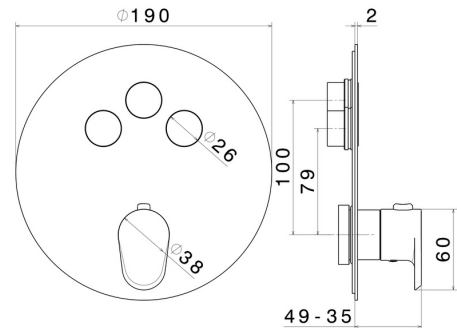

70424E.21.018

3 ways out thermostatic concealed mixer, with one handle for temperature control and buttons on/off. External part - finish Chrome

FEATURES

Material	Brass
Installation	Wall concealed part
Water mixing	Thermostatic
Required for installation	<u>27752.00.000</u>

TECHNICAL DRAWING

70424E.21.018

3 ways out thermostatic concealed mixer, with one handle for temperature control and buttons on/off. External part - finish Chrome

AVAILABLE FINISHES

21.018

Chrome

01.093

finish Matt Black