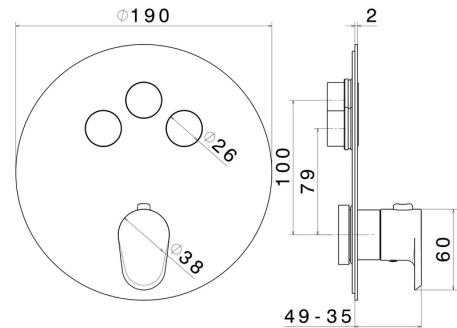

70424E.59.066

3 ways out thermostatic concealed mixer, with one handle for temperature control and buttons on/off. External part - finish PVD Brushed steel

FEATURES

Material	Brass
Installation	Wall concealed part
Water mixing	Thermostatic
Required for installation	<u>27752.00.000</u>

TECHNICAL DRAWING

70424E.59.066

3 ways out thermostatic concealed mixer, with one out handle for temperature control and buttons on/off. External part - finish PVD Brushed steel

AVAILABLE FINISHES

 **59.066**
PVD Brushed steel