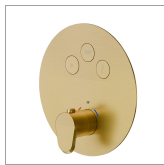

70424E.59.097

3 ways out thermostatic concealed mixer, with one handle for temperature control and buttons on/off. External part - finish PVD Brushed Gold

FEATURES

Material	Brass
Installation	Wall concealed part
Water mixing	Thermostatic
Required for installation	<u>27752.00.000</u>

TECHNICAL DRAWING

70424E.59.097

3 ways out thermostatic concealed mixer, with one handle for temperature control and buttons on/off. External part - finish PVD Brushed Gold

AVAILABLE FINISHES

 **59.097**
PVD Brushed Gold

 **01.093**
finish Matt Black

 **21.018**
finish Chrome

 **59.066**
finish PVD Brushed steel