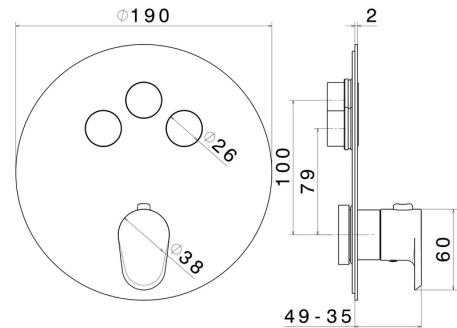

70424E.59.097

3 ways out thermostatic concealed mixer, with one handle for temperature control and buttons on/off. External part - finish PVD Brushed Gold

FEATURES

Material	Brass
Installation	Wall concealed part
Water mixing	Thermostatic
Required for installation	<u>27752.00.000</u>

TECHNICAL DRAWING

70424E.59.097

3 ways out thermostatic concealed mixer, with one handle for temperature control and buttons on/off. External part - finish PVD Brushed Gold

AVAILABLE FINISHES

 **59.097**
PVD Brushed Gold