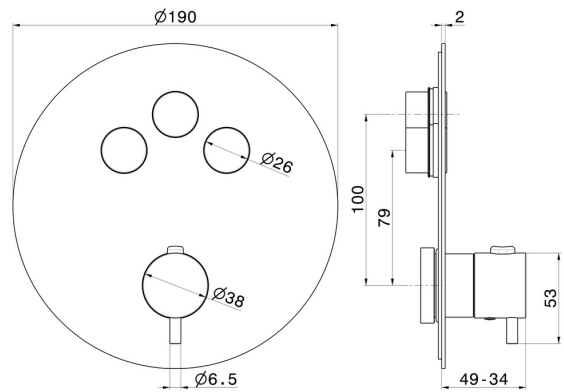

70427EX.50.050

3 ways out thermostatic concealed mixer, with one handle for temperature control and buttons on/off. External part - finish Stainless Steel

FEATURES

Material	Stainless Steel
Installation	Wall concealed part
Outlets	3 Ways Out
Water mixing	Thermostatic
Required for installation	<u>27752.00.000</u>

TECHNICAL DRAWING

70427EX.50.050

3 ways out thermostatic concealed mixer, with one out handle for temperature control and buttons on/off. External part - finish Stainless Steel

AVAILABLE FINISHES

50.050

Stainless Steel