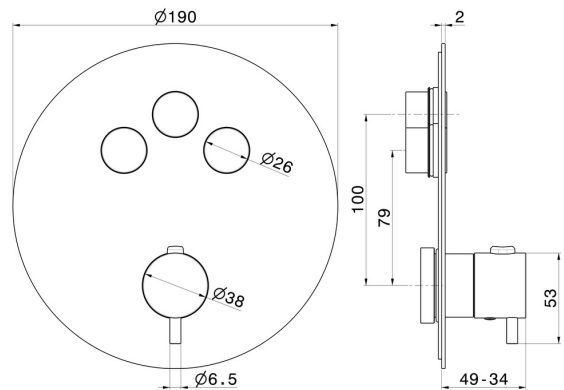

**70427EX.59.064**

3 ways out thermostatic concealed mixer, with one handle for temperature control and buttons on/off. External part - finish PVD Brushed Gun Metal

**FEATURES**

Material	<b>Stainless Steel</b>
Installation	<b>Wall concealed part</b>
Outlets	<b>3 Ways Out</b>
Water mixing	<b>Thermostatic</b>
Required for installation	<b><u>27752.00.000</u></b>

**TECHNICAL DRAWING**

 **AR Preview**  
try it in your home

**More Details**  
on our [website](#)

**70427EX.59.064**

3 ways out thermostatic concealed mixer, with one out handle for temperature control and buttons on/off. External part - finish PVD Brushed Gun Metal