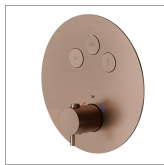

70427EX.59.067

3 ways out thermostatic concealed mixer, with one handle for temperature control and buttons on/off. External part - finish PVD Brushed Copper Bronze

PVD Brushed Copper Bronze

FEATURES

Material	Stainless Steel
Installation	Wall concealed part
Outlets	3 Ways Out
Water mixing	Thermostatic
Required for installation	<u>27752.00.000</u>

TECHNICAL DRAWING

70427EX.59.067

3 ways out thermostatic concealed mixer, with one handle for temperature control and buttons on/off. External part - finish PVD Brushed Copper Bronze

AVAILABLE FINISHES

59.067

PVD Brushed Copper Bronze

50.050

finish Stainless Steel

59.064

finish PVD Brushed Gun Metal

59.097

finish PVD Brushed Gold

59.098

finish PVD Brushed Pale Gold