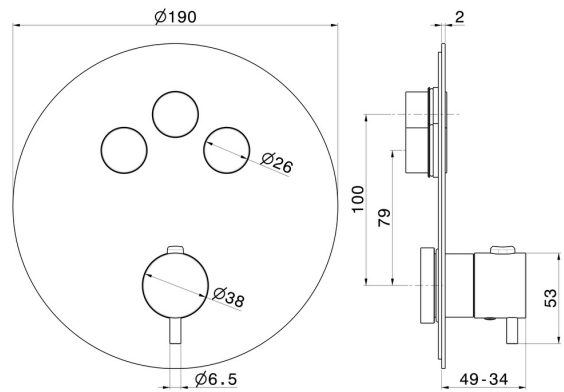

70427EX.59.067

3 ways out thermostatic concealed mixer, with one handle for temperature control and buttons on/off. External part - finish PVD Brushed Copper Bronze

PVD Brushed Copper Bronze

FEATURES

Material	Stainless Steel
Installation	Wall concealed part
Outlets	3 Ways Out
Water mixing	Thermostatic
Required for installation	<u>27752.00.000</u>

TECHNICAL DRAWING

70427EX.59.067

3 ways out thermostatic concealed mixer, with one handle for temperature control and buttons on/off. External part - finish PVD Brushed Copper Bronze

AVAILABLE FINISHES

59.067