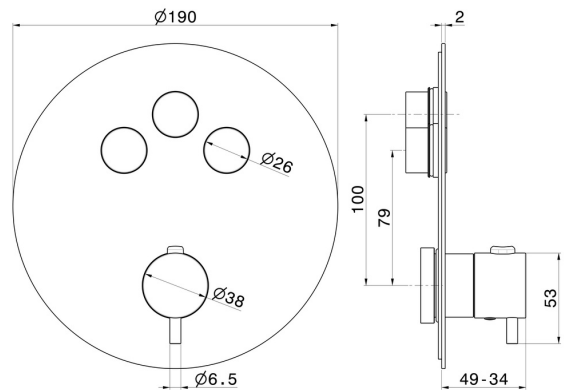

70427EX.59.098

3 ways out thermostatic concealed mixer, with one handle for temperature control and buttons on/off. External part - finish PVD Brushed Pale Gold

FEATURES

Material	Stainless Steel
Installation	Wall concealed part
Outlets	3 Ways Out
Water mixing	Thermostatic
Required for installation	<u>27752.00.000</u>

TECHNICAL DRAWING

70427EX.59.098

3 ways out thermostatic concealed mixer, with one handle for temperature control and buttons on/off. External part - finish PVD Brushed Pale Gold

AVAILABLE FINISHES

59.098