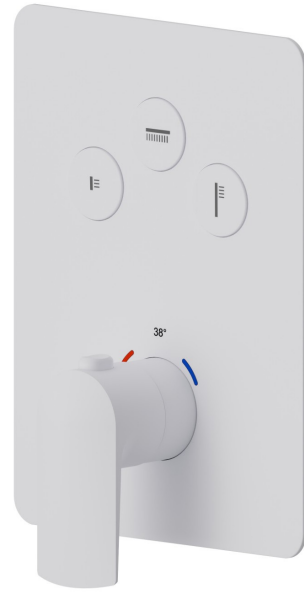

70430E.01.014

3 ways out thermostatic concealed mixer, with one handle for temperature control and buttons on/off. External part - finish Matt White

FEATURES

Material	Brass
Installation	Wall concealed part
Outlets	3 Ways Out
Water mixing	Thermostatic
Required for installation	<u>27752.00.000</u>

TECHNICAL DRAWING

70430E.01.014

3 ways out thermostatic concealed mixer, with one handle for temperature control and buttons on/off. External part - finish Matt White

AVAILABLE FINISHES

01.014

Matt White

01.093