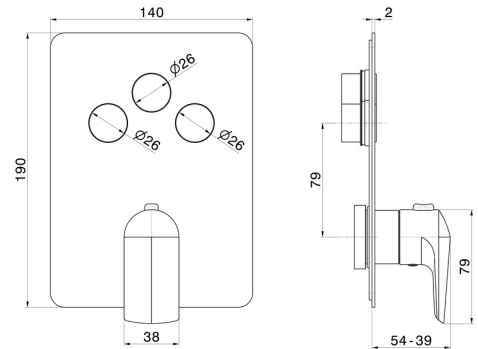

70430E.01.014

3 ways out thermostatic concealed mixer, with one handle for temperature control and buttons on/off. External part - finish Matt White

FEATURES

Material	Brass
Installation	Wall concealed part
Outlets	3 Ways Out
Water mixing	Thermostatic
Required for installation	<u>27752.00.000</u>

TECHNICAL DRAWING

70430E.01.014

3 ways out thermostatic concealed mixer, with one handle for temperature control and buttons on/off. External part - finish Matt White

AVAILABLE FINISHES

01.014

Matt White

01.093