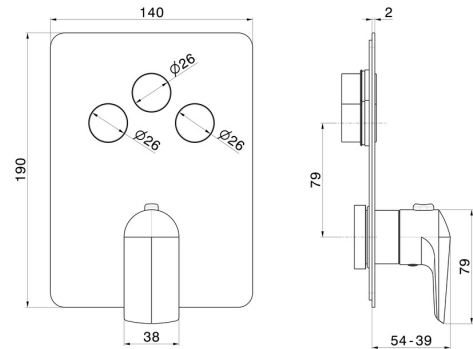

70430E.01.093

3 ways out thermostatic concealed mixer, with one handle for temperature control and buttons on/off. External part - finish Matt Black

FEATURES

Material	Brass
Installation	Wall concealed part
Outlets	3 Ways Out
Water mixing	Thermostatic
Required for installation	<u>27752.00.000</u>

TECHNICAL DRAWING

70430E.01.093

3 ways out thermostatic concealed mixer, with one handle for temperature control and buttons on/off. External part - finish Matt Black

AVAILABLE FINISHES

01.093

Matt Black

01.014