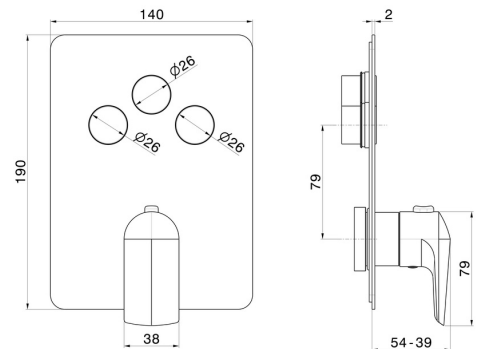

70430E.21.018

3 ways out thermostatic concealed mixer, with one handle for temperature control and buttons on/off. External part - finish Chrome

FEATURES

Material	Brass
Installation	Wall concealed part
Outlets	3 Ways Out
Water mixing	Thermostatic
Required for installation	<u>27752.00.000</u>

TECHNICAL DRAWING

70430E.21.018

3 ways out thermostatic concealed mixer, with one handle for temperature control and buttons on/off. External part - finish Chrome

AVAILABLE FINISHES

21.018

Chrome

01.014

finish Matt White