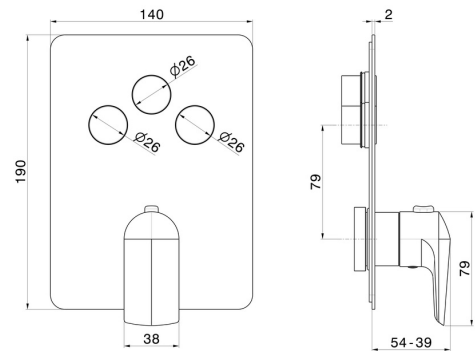

70430E.58.061

3 ways out thermostatic concealed mixer, with one handle for temperature control and buttons on/off. External part - finish PVD Copper Bronze

PVD Copper Bronze

FEATURES

Material	Brass
Installation	Wall concealed part
Outlets	3 Ways Out
Water mixing	Thermostatic
Required for installation	<u>27752.00.000</u>

TECHNICAL DRAWING

70430E.58.061

3 ways out thermostatic concealed mixer, with one handle for temperature control and buttons on/off. External part - finish PVD Copper Bronze

AVAILABLE FINISHES

58.061

PVD Copper Bronze