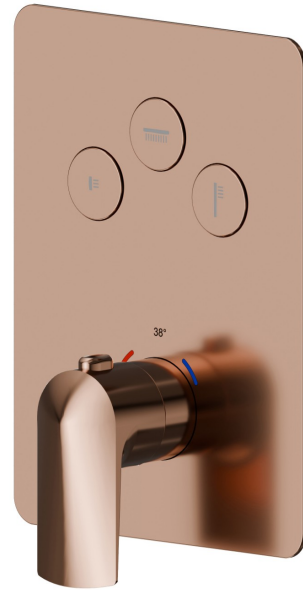

70430E.58.061

3 ways out thermostatic concealed mixer, with one handle for temperature control and buttons on/off. External part - finish PVD Copper Bronze

PVD Copper Bronze

FEATURES

Material	Brass
Installation	Wall concealed part
Outlets	3 Ways Out
Water mixing	Thermostatic
Required for installation	<u>27752.00.000</u>

TECHNICAL DRAWING

70430E.58.061

3 ways out thermostatic concealed mixer, with one handle for temperature control and buttons on/off. External part - finish PVD Copper Bronze

AVAILABLE FINISHES

58.061

PVD Copper Bronze