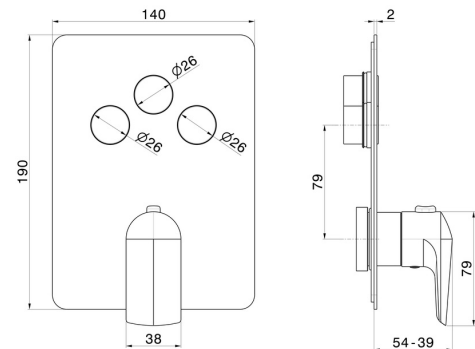

## 70430E.58.063

3 ways out thermostatic concealed mixer, with one handle for temperature control and buttons on/off. External part - finish PVD Gun Metal

### TECHNICAL DRAWING

**70430E.58.063**

3 ways out thermostatic concealed mixer, with one handle for temperature control and buttons on/off. External part - finish PVD Gun Metal

**AVAILABLE FINISHES**

---