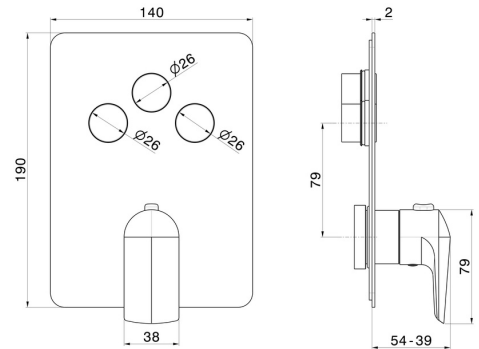

70430E.59.067

3 ways out thermostatic concealed mixer, with one handle for temperature control and buttons on/off. External part - finish PVD Brushed Copper Bronze

PVD Brushed Copper Bronze

FEATURES

Material	Brass
Installation	Wall concealed part
Outlets	3 Ways Out
Water mixing	Thermostatic
Required for installation	<u>27752.00.000</u>

TECHNICAL DRAWING

70430E.59.067

3 ways out thermostatic concealed mixer, with one handle for temperature control and buttons on/off. External part - finish PVD Brushed Copper Bronze

AVAILABLE FINISHES

59.067