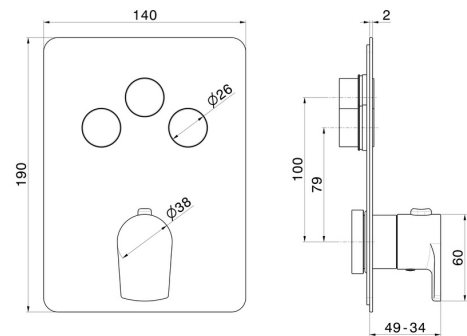

70437E.01.093

3 ways out thermostatic concealed mixer, with one handle for temperature control and buttons on/off. External part - finish Matt Black

FEATURES

Material	Brass
Installation	Wall concealed part
Outlets	3 Ways Out
Water mixing	Thermostatic
Required for installation	<u>27752.00.000</u>

TECHNICAL DRAWING

70437E.01.093

3 ways out thermostatic concealed mixer, with one handle for temperature control and buttons on/off. External part - finish Matt Black

AVAILABLE FINISHES

01.093

Matt Black

01.014