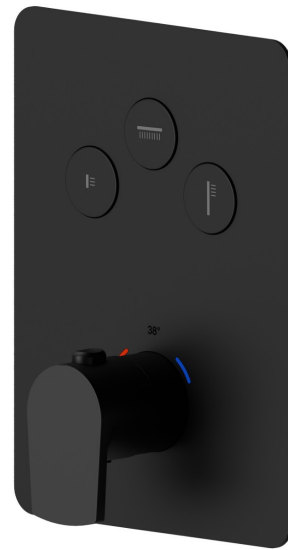

70437E.01.093

3 ways out thermostatic concealed mixer, with one handle for temperature control and buttons on/off. External part - finish Matt Black

FEATURES

Material	Brass
Installation	Wall concealed part
Outlets	3 Ways Out
Water mixing	Thermostatic
Required for installation	<u>27752.00.000</u>

TECHNICAL DRAWING

70437E.01.093

3 ways out thermostatic concealed mixer, with one handle for temperature control and buttons on/off. External part - finish Matt Black

AVAILABLE FINISHES

01.093

Matt Black

01.014