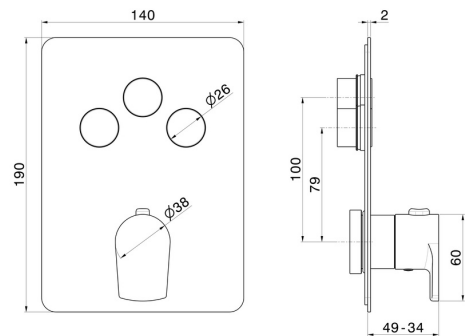

70437E.21.018

3 ways out thermostatic concealed mixer, with one handle for temperature control and buttons on/off. External part - finish Chrome

FEATURES

Material	Brass
Installation	Wall concealed part
Outlets	3 Ways Out
Water mixing	Thermostatic
Required for installation	<u>27752.00.000</u>

TECHNICAL DRAWING

70437E.21.018

3 ways out thermostatic concealed mixer, with one handle for temperature control and buttons on/off. External part - finish Chrome

AVAILABLE FINISHES

21.018
Chrome

01.014
finish Matt White