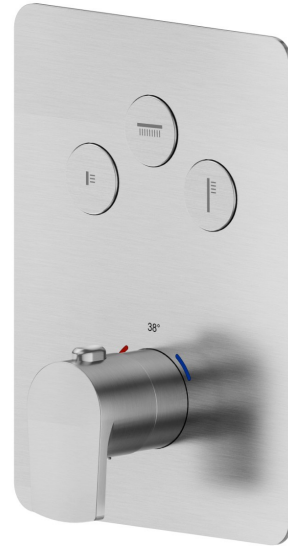

70437E.59.066

3 ways out thermostatic concealed mixer, with one handle for temperature control and buttons on/off. External part - finish PVD Brushed steel

FEATURES

Material	Brass
Installation	Wall concealed part
Outlets	3 Ways Out
Water mixing	Thermostatic
Required for installation	<u>27752.00.000</u>

TECHNICAL DRAWING

70437E.59.066

3 ways out thermostatic concealed mixer, with one handle for temperature control and buttons on/off. External part - finish PVD Brushed steel

AVAILABLE FINISHES

59.066

PVD Brushed steel

01.014

finish Matt White

01.093

finish Matt Black

21.018

finish Chrome

59.064

finish PVD Brushed Gun Metal