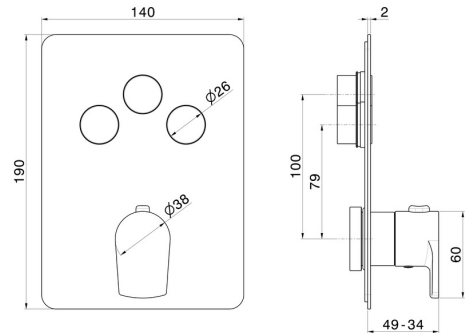

70437E.59.066

3 ways out thermostatic concealed mixer, with one handle for temperature control and buttons on/off. External part - finish PVD Brushed steel

FEATURES

Material	Brass
Installation	Wall concealed part
Outlets	3 Ways Out
Water mixing	Thermostatic
Required for installation	<u>27752.00.000</u>

TECHNICAL DRAWING

70437E.59.066

3 ways out thermostatic concealed mixer, with one handle for temperature control and buttons on/off. External part - finish PVD Brushed steel

AVAILABLE FINISHES

59.066

PVD Brushed steel