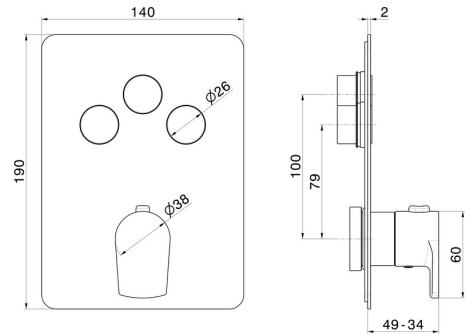

70437E.59.067

3 ways out thermostatic concealed mixer, with one handle for temperature control and buttons on/off. External part - finish PVD Brushed Copper Bronze

PVD Brushed Copper Bronze

FEATURES

Material	Brass
Installation	Wall concealed part
Outlets	3 Ways Out
Water mixing	Thermostatic
Required for installation	<u>27752.00.000</u>

TECHNICAL DRAWING

70437E.59.067

3 ways out thermostatic concealed mixer, with one handle for temperature control and buttons on/off. External part - finish PVD Brushed Copper Bronze

AVAILABLE FINISHES

59.067