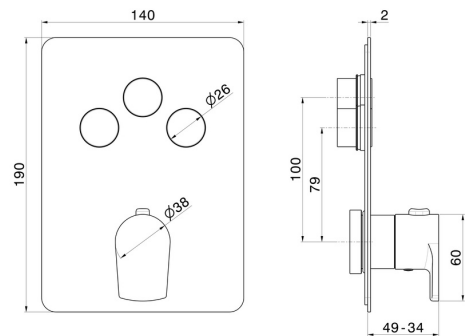

**70437E.59.097**

3 ways out thermostatic concealed mixer, with one handle for temperature control and buttons on/off. External part - finish PVD Brushed Gold

**FEATURES**

Material	<b>Brass</b>
Installation	<b>Wall concealed part</b>
Outlets	<b>3 Ways Out</b>
Water mixing	<b>Thermostatic</b>
Required for installation	<b><u>27752.00.000</u></b>

**TECHNICAL DRAWING**

**70437E.59.097**

3 ways out thermostatic concealed mixer, with one out handle for temperature control and buttons on/off. External part - finish PVD Brushed Gold

**AVAILABLE FINISHES**